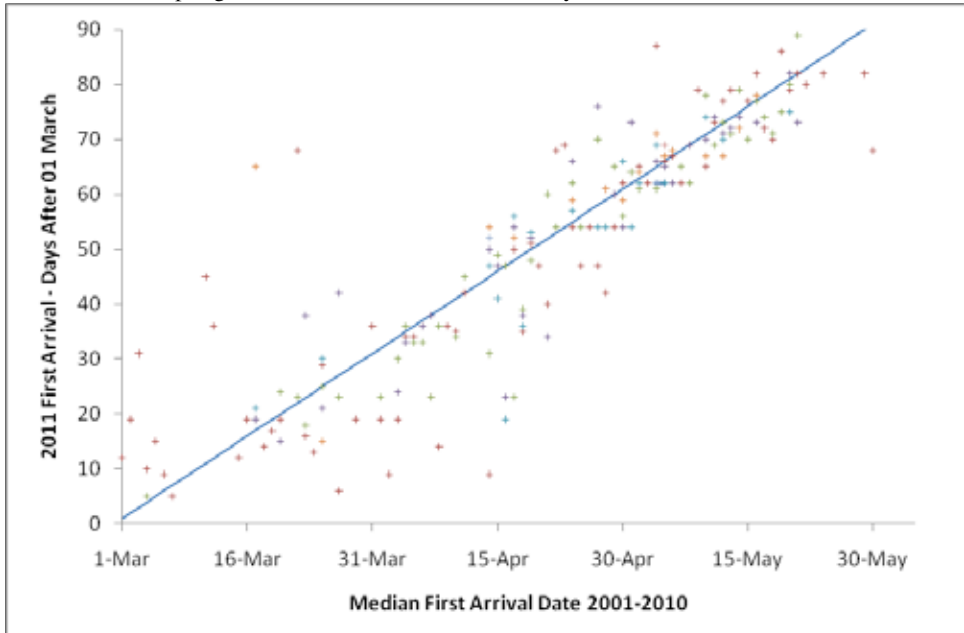

For species with early dates given in this report, the graph below shows the first arrival date reported during the current season (days after 01 March) versus the median first arrival date over the previous ten years (2001-2010). Data points above the line represent species whose earliest reported first arrival this spring was later than the 10-year median and points below the line correspond to species with first arrival spring dates that were earlier than the 10-year median.

Greater White-fronted Goose Early: 09 Mar Yankton KCJ; 11 Mar Charles Mix RM; 11 Mar Clay GJS; 11 Mar Lake JSP; 19 Mar Butte JLB, RSL ... Late: 26 May McPherson BJU; 13 May Brookings KCJ; 01 May Deuel BJU; 09 Apr Harding CEM; 27 Mar Hughes RDO

Snow Goose Early: 03 Mar Yankton RPR; 11 Mar Clay GJS; 11 Mar Lake JSP; 14 Apr Meade RSL
Ross's Goose Early: 02 Mar Pennington JLB; 05 Mar Stanley RDO; 11 Mar Lake JSP ... Late: 08 Apr Meade JLB; 01 Apr Grant BJU; 31 Mar Brookings KCJ; 27 Mar Hughes RDO

Cackling Goose Early: 01 Mar Stanley DB; 05 Mar Hughes DB; 09 Mar Charles Mix RM; 11 Mar Lake JSP ... Late: 09 Apr Brown GO; 04 Apr Hand DB; 01 Apr Grant BJU; 01 Apr Brookings KCJ; 27 Mar Hughes RDO

Trumpeter Swan Early: **09 Mar Yankton KCJ**; 16 Mar Grant BJU; 14 Apr Charles Mix RM; 14 May Perkins DS, JSP